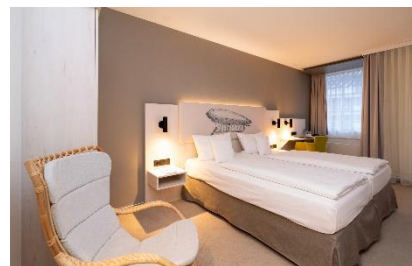

Room overview

Single room – 18 m²

- Bed width: 1.30 m
- Bathroom with shower, toilet and hairdryer
- 32" LED TV
- Desk, luggage rack
- Standard rooms with carpeted floors
- 19 rooms with vinyl flooring

157

Small Double Room – 18 m²

- Bed width 1.60 m (single mattress)
- Bathroom with shower, toilet and hairdryer
- 43" LED TV
- Desk, luggage rack
- 1 cot available
- 70 air-conditioned rooms
- 3 rooms with parquet flooring, 8 with vinyl flooring
- 2 accessible rooms

121

Classic Double Room – 21 m²

- Bed width 1.80 m (twin beds)
- Bathroom with shower, toilet and hairdryer
- 43" LED TV
- Desk, luggage rack
- 1 cot available
- Coffee and tea station, small fridge
- 24 air-conditioned rooms
- 2 rooms with vinyl flooring

42

Premium Double Room – 26 m²

46

- Bed width 1.80 m (twin beds), some extra-long (2.10 m)
- Bathroom with shower, toilet and hairdryer
- 42" LED TV
- Cosy seating area, desk, luggage rack
- 1 cot available
- Coffee & tea station, small fridge
- In-room safe, air conditioning
- Parquet or vinyl flooring, suitable for allergy sufferers
- 2 rooms for guests with reduced mobility and a companion
- 3x2 rooms with connecting doors